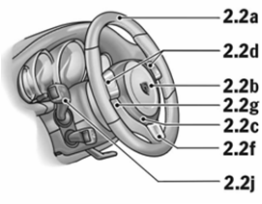

1.0a	A-pillar/windscreen frame trim
1.0b	Sun visors
1.1	Interior light surround
1.2a	Rear view mirror frame
1.2b	Rear view mirror casing
1.2c	Rear view mirror mounting
1.3a	B-pillar trim
1.3b	Belt outlets on B-pillars
1.3c	Belt height adjustment trim on B-pillars
1.3d	Clothes hook on B-pillars
1.4a	C-pillar trim
1.4b	Belt outlets on C-pillars
1.4c	Rear air vent
1.5	Rear panel trim
2.0a	Switch panel (front part) incl. airbag cover
2.0b	Switch panel (upper section) incl. instrument cover
2.0c	Timer cover
2.0d	Instrument surround
2.0e	Instrument surround lower section
2.1a	Switch panel (lower section) incl. glove compartment, three-part
2.1b	Switch panel end trim
2.2a	Steering wheel rim
2.2b	Airbag module
2.2c	Airbag module surround on three-spoke sports steering wheel
2.2d	Tiptronic S switches (left/right) or spoke trim (left/right)
2.2e	"Y" trim on standard steering wheel
2.2f	Lower spoke trim on three-spoke sports steering wheel
2.2g	Steering wheel hub cover
2.2h	Steering wheel adjustment collar
2.2i	Steering column casing incl. hands-free microphone, three-part
2.2j	Control stalks
2.2k	Control stalk trim
2.3	Trim strip switch panel incl. cupholder trim, five-part
2.4a	Defroster trim
2.4b	Defroster air vent
2.5a	Side air vent
2.5b	Side air vent slats
2.6a	Central air vent incl. switch trim
2.6b	Central air vent slats
2.7a	Ignition lock surround
2.7b	Light switch surround
2.8a	Loudspeaker finishers (treble) on switch panel (left/right)
2.8b	Loudspeaker finisher on switch panel (centre)
3.0a	Door trim incl. head-airbag cover
3.0b	Mirror attachment point finishers incl. mirror controls and base plate
3.0c	Door panel
3.1a	Side trim, rear seat area
3.1b	Loudspeaker finishers at rear
3.2a	Front of door handle
3.2b	Door opener
3.2c	Door opener trim
3.3a	Lid of door storage bin
3.3b	Door storage bin surround
3.3c	Lid extension on door storage bin
3.4	Door panel trim
3.5	Inner sill finisher
3.6	Door entry guard
3.8a	Loudspeaker finishers (mid-tone) incl. seat memory trim (driver's side)
3.8b	Loudspeaker finishers (bass)
3.9	Fuse box trim
4.0a	Centre console side trim, front
4.0b	PCM trim
4.0c	Climate control trim
4.0d	Lower switch trim
4.0e	Lower storage bin
4.1a	Gear lever or Tiptronic gear selector
4.1b	Gear lever trim
4.1c	Tiptronic gear selector gate surround
4.1d	Tiptronic gear selector gate
4.1e	Decorative trim on shift pattern or release of Tiptronic gear selector
4.2	Decorative trim on gear lever/selector
4.3a	Handbrake lever
4.3b	Handbrake finisher (upper section)
4.3c	Handbrake finisher (lower section)
4.4a	Rear section of centre console incl. ashtray cover
4.4b	Handbrake lever recess trim
4.4c	Lid of storage bin in rear section of centre console
4.4d	Storage tray rear section of centre console
5.0	Seat base
5.1	Seat centre, front
5.2	Lateral supports, front
5.3a	Integrated head restraints, front
5.3b	Clothes hook seat backrest
5.3c	Thorax airbag cover
5.4	Seat centre, rear
5.5	Lateral supports, rear
5.6	Luggage stop on rear seat backrests
5.7	Release lever on rear seat backrests incl. base plate
5.8	Belt buckles (front/rear)
5.9a	Seat controls trim
5.9b	Seat controls
5.9c	Hinge cover
5.9d	Release lever
5.9e	Sports seat backrest